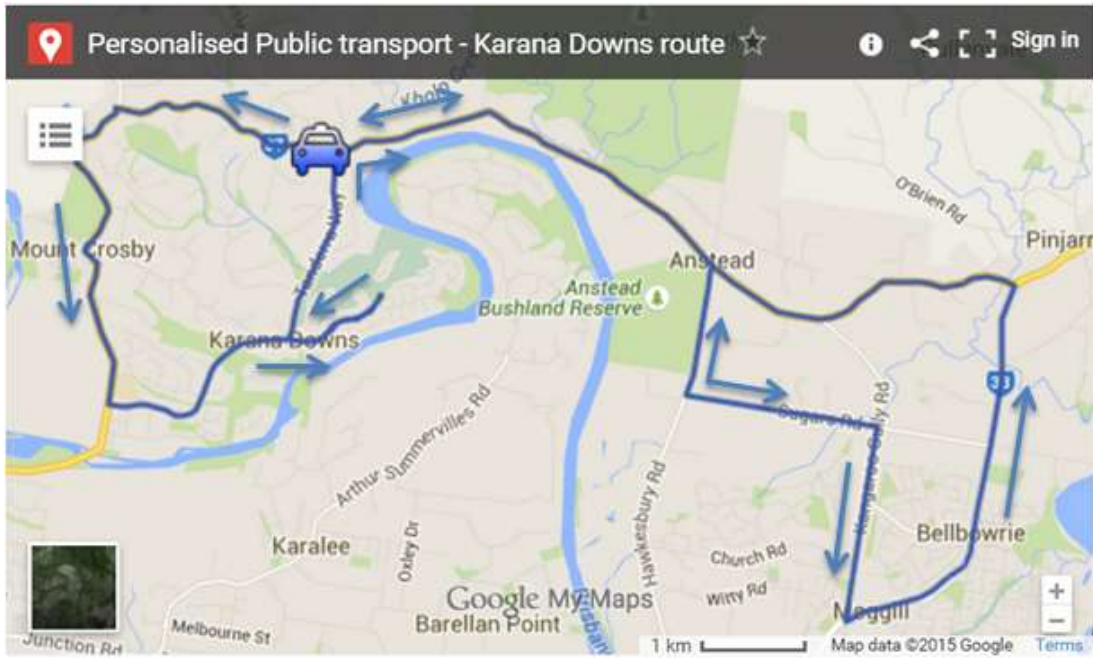

For more information visit www.brisbane.qld.gov.au or call (07) 3403 8888.

Revised 1 August 2015.